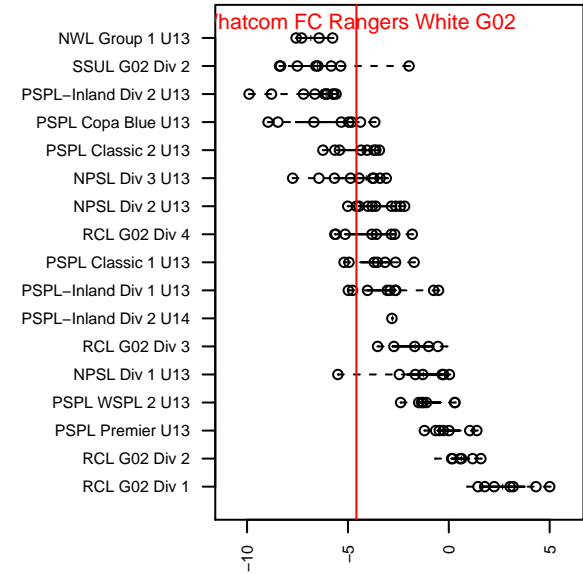

**attack and defense rating
relative to others at age
and all opponents in last 13 months**