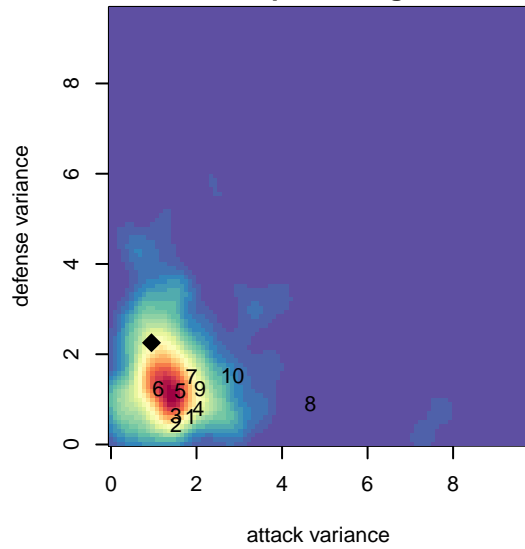

**attack and defense variance (black dot)
relative to other teams
and top 10 in region**