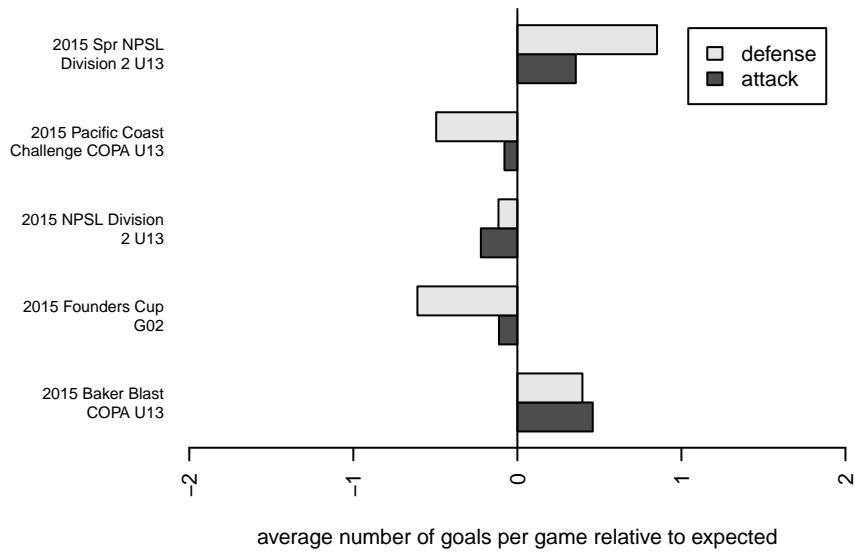

Performance relative to 13 month average