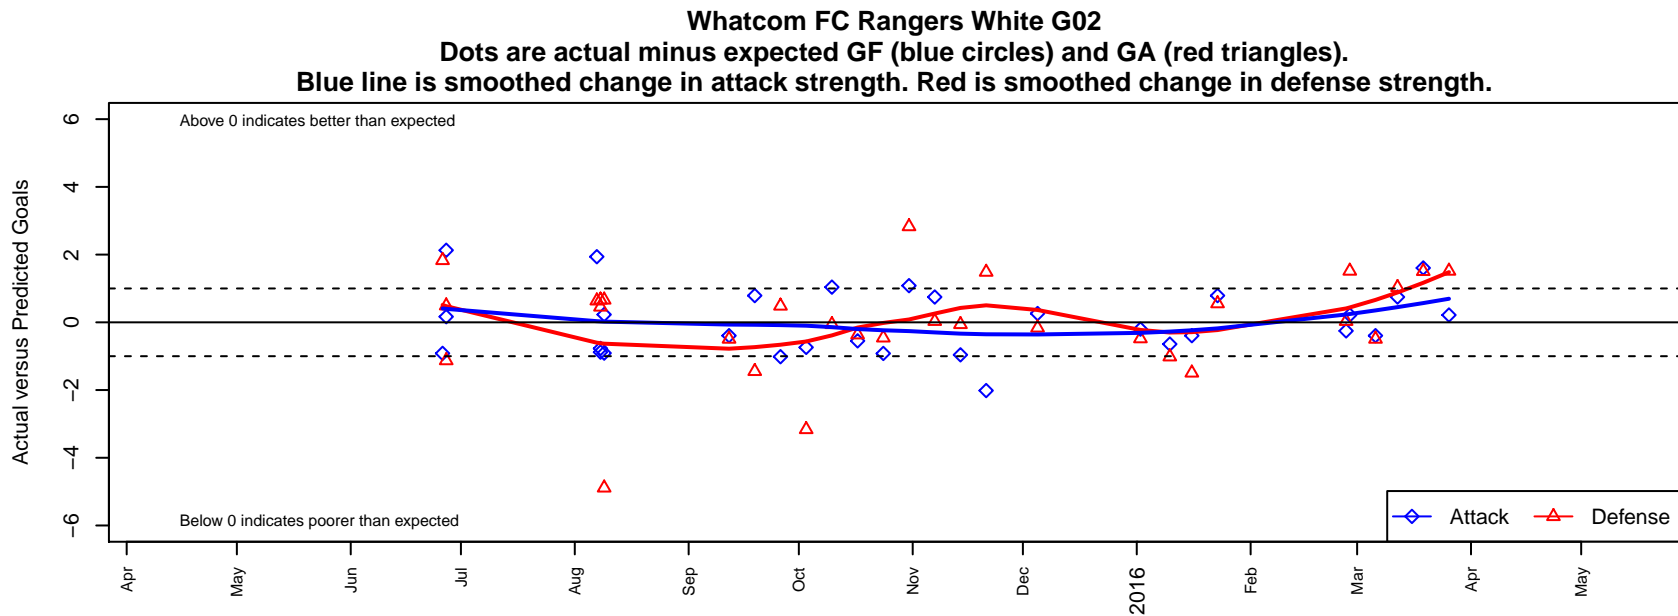

**attack and defense variance (black dot)
relative to other teams
and top 10 in region**

**attack and defense rating
relative to others at age
and all opponents in last 13 months**

Whatcom FC Rangers White G02

Whatcom FC Rangers
Bellingham, WA
G02 total strength=664
attack=0.81 defense=0.48
fall league = NPSL Div 2 U13
spr league = Spr NPSL Div 2 U13

alt names used:
129 WFC Rangers GU13 White
67 WFC Rangers GU13 White
Whatcom FC Rangers GU02 White
Whatcom FC Rangers – GU02 White
Whatcom FC Rangers GU02 White

Venues played:
2015 Baker Blast COPA U13
2015 Pacific Coast Challenge COPA U13
2015 NPSL Division 2 U13
2015 Founders Cup G02
2015 Spr NPSL Division 2 U13